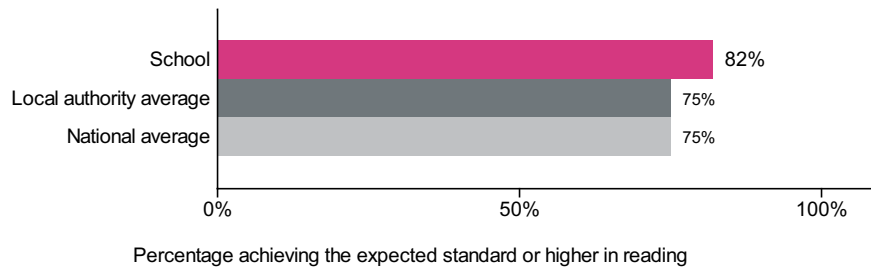

Blue Gate Fields Infants' School (URN: 100915)

Key stage 1

This is provisional data for 2018/19. CLA data is not currently available, therefore we are not currently publishing breakdowns of data such as disadvantaged which appeared previously. This information will be included in a later release.

Percentage achieving the expected standard or higher in reading

Number of pupils = 87